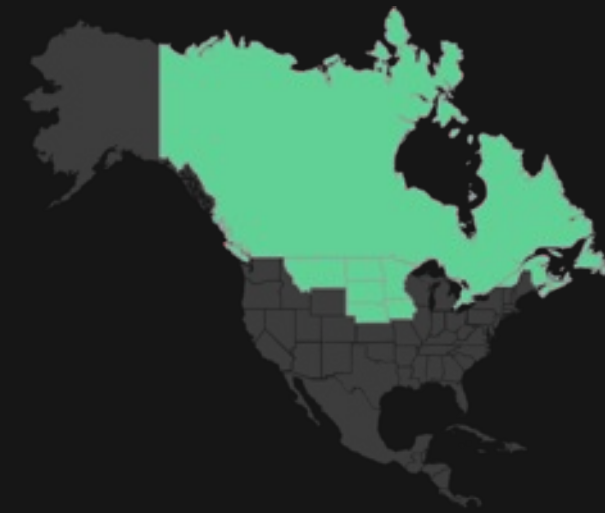

Director of Channel Sales

apottorff@calltower.com
(720) 452-8286

-
- NA region: NM, KS, OK, CO, WY, UT, AZ
 - LATAM region: Mexico, EL Salvador, Panama

NA and LATAM Regions

SAM BARRON

Global Sales Director

sbarron@calltower.com
(617) 370-5843

- NA Region: MT, ND, SD, NE, MN, IA, Canada

STEVE JACKLITCH

Channel Director

sjacklitch@calltower.com
(651) 372-4692

- NA Region: MT, ND, SD, NE, MN, IA, Canada

NA Region

BRYAN GREEN

Director of Channel Sales

bgreen@calltower.com

(847) 469-4581

-
- NA region: WI, IL, OH, MI, IN, MO, KY, Puerto Rico
 - EMEA region: Poland, Hungary, Ukraine, Czechia, Russia, Bulgaria, Israel