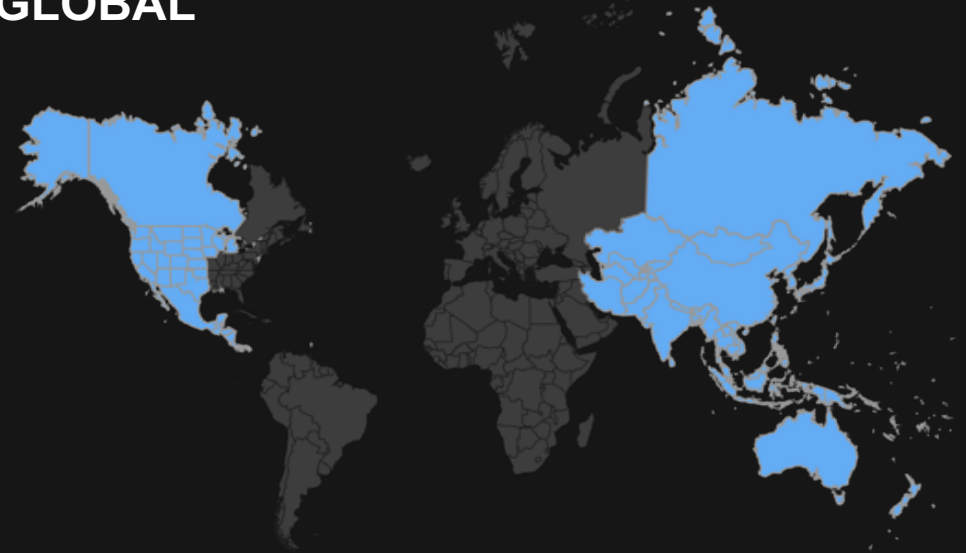

CHUCK WARD

Global OEM/VAR Alliance Director | West

cward@calltower.com
(810) 344-4945

- NA region: AK, AZ, AR, CA, CO, HI, ID, IA, KS, MI, MN, MO, MT, NE, NV, NM, ND, SD, OK, OR, TX, UT, WI, WY, WA
- APAC region
- LATAM region

GLOBAL