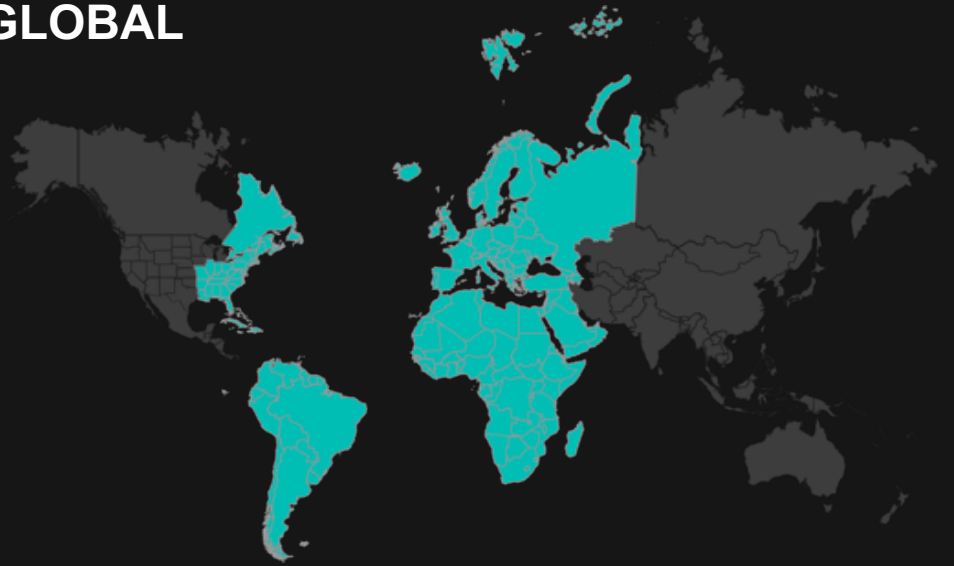

JESSICA FLANNERY

Global OEM/VAR Alliance Director | East

jflanneryball@calltower.com
(207) 517 5708

- NA region: CT, DE, FL, GA, IL, IN, KY, LA, ME, MD, MA, MS, NH, NJ, NC, SC, SC, OH, PA, RI, TN, VT, VA, AL, WV
- EMEA region
- LATAM region

GLOBAL